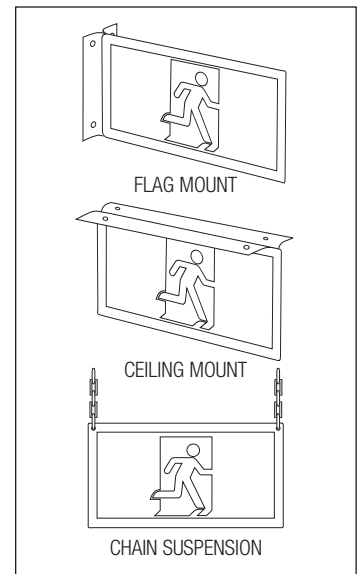

Product Data Sheet - Exit Right UL-EXR

2020 V1

Ecoglo "Exit Right" S20 Signs are designed to clearly mark the direction of travel to the nearest exit. The signs will be clearly visible and readily understandable under all conditions of foreseeable use, including emergency conditions.

SIGN DEFINITION

Exit right from here.

UL 924 LISTED

Ecoglo "Exit Right" S20 signs are UL 924 tested and listed.
UL Product File No: E516232

COMPLIANCE

Ecoglo "Exit Right" S20 signs are UL924 tested to meet viewing distances of 50 feet (15.24 metres) and 75 feet (22.86 metres) for compliance with NFPA 101 Life Safety Code, IFC and any other performance based building codes.

INSTALLATION

Signs are supplied with fixers for mounting flat on a wall. Brackets for ceiling or flag mounting are also available.

ORDERING

The product is available in 2 sizes to meet viewing distances of 50 feet (15.24 metres) and 75 feet (22.86 metres).