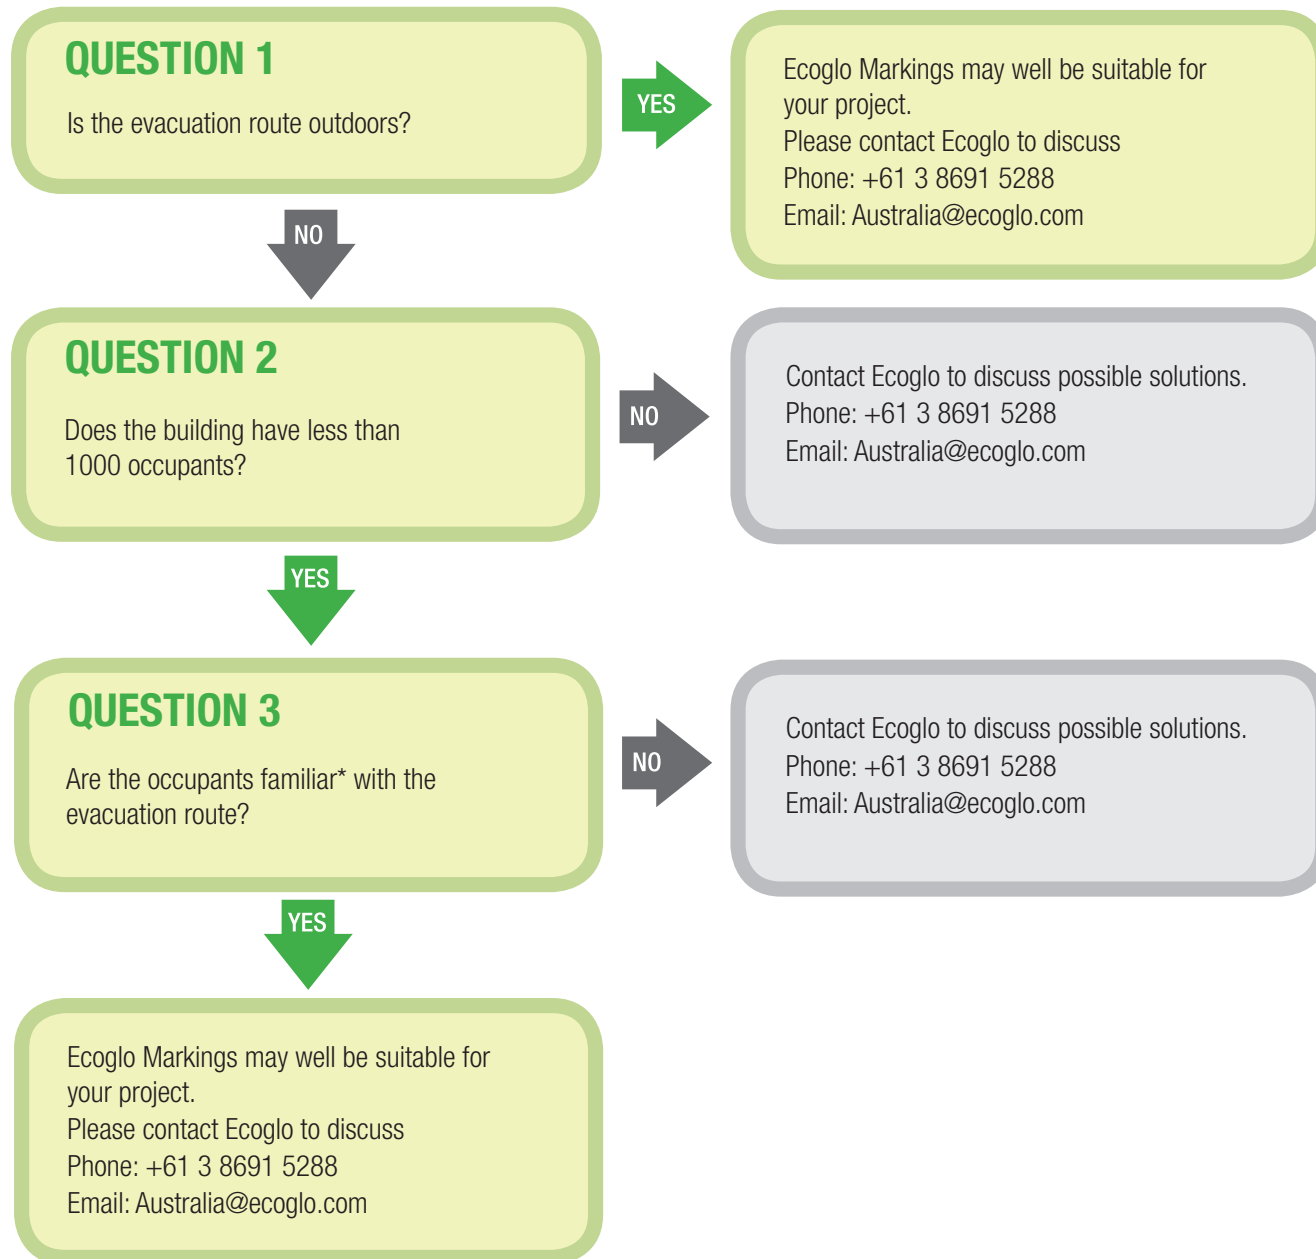

EP4.1 Flowchart

How to check if Ecoglo photoluminescent markings will meet EP4.1

*Familiar means:

- a) occupants undergo regular trial evacuations; or
- b) the evacuation route is the same route occupants normally use to exit the building.