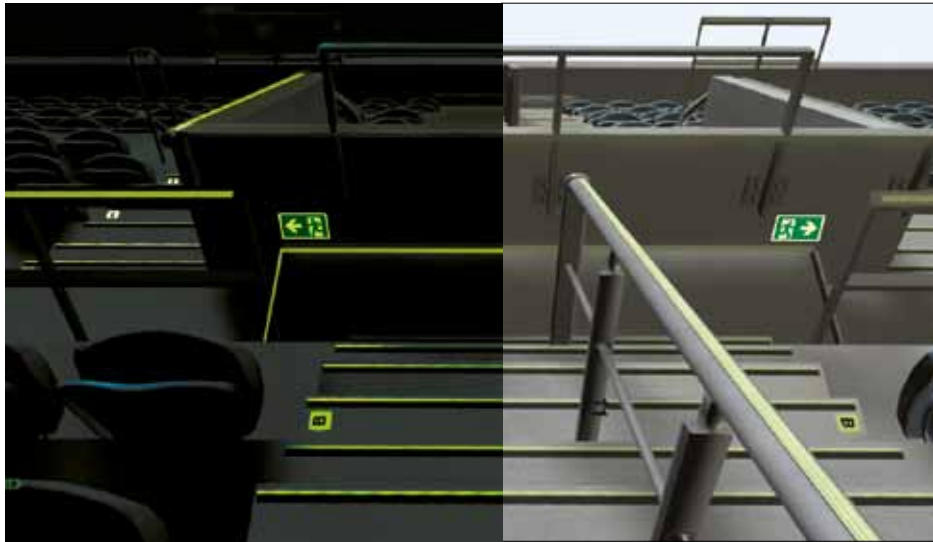

Stadium and Venue markers

Row Marking for low light events

Increase Safety and Security

Highly Durable

UV Resistant

Instantly Visible

Failsafe

Visible for many Hours

Maintenance Free

 **ecoglo**[®]

VISIBLY BETTER

Ecoglo International Limited
Email: Venues@ecoglo.com

www.EcogloVenues.com

V16.1

Row Marking

<p>Row 28 Seats 33 to 50</p>	<p>A</p>	<p>Row Marker 90mm x 90mm SQ90R</p>
<p>Row and Seat Marker 160mm x 45mm RE16045-RS</p>	<p>A 1-7</p>	<p>Row and Seat Marker 90mm x 90mm SQ90RSP</p>
<p>Row and Seat Marker 160mm x 45mm RE16045-RS</p>	<p>A 1-7</p>	<p>Row and Seat Marker Black Panel 90mm x 90mm SQ90RSN</p>

Seat Marking

<p>32</p>	<p>Ellipse Seat Numbers 18.7mm x 56.7mm EL187567</p>
<p>14</p>	
<p>G</p>	
<p>M</p>	